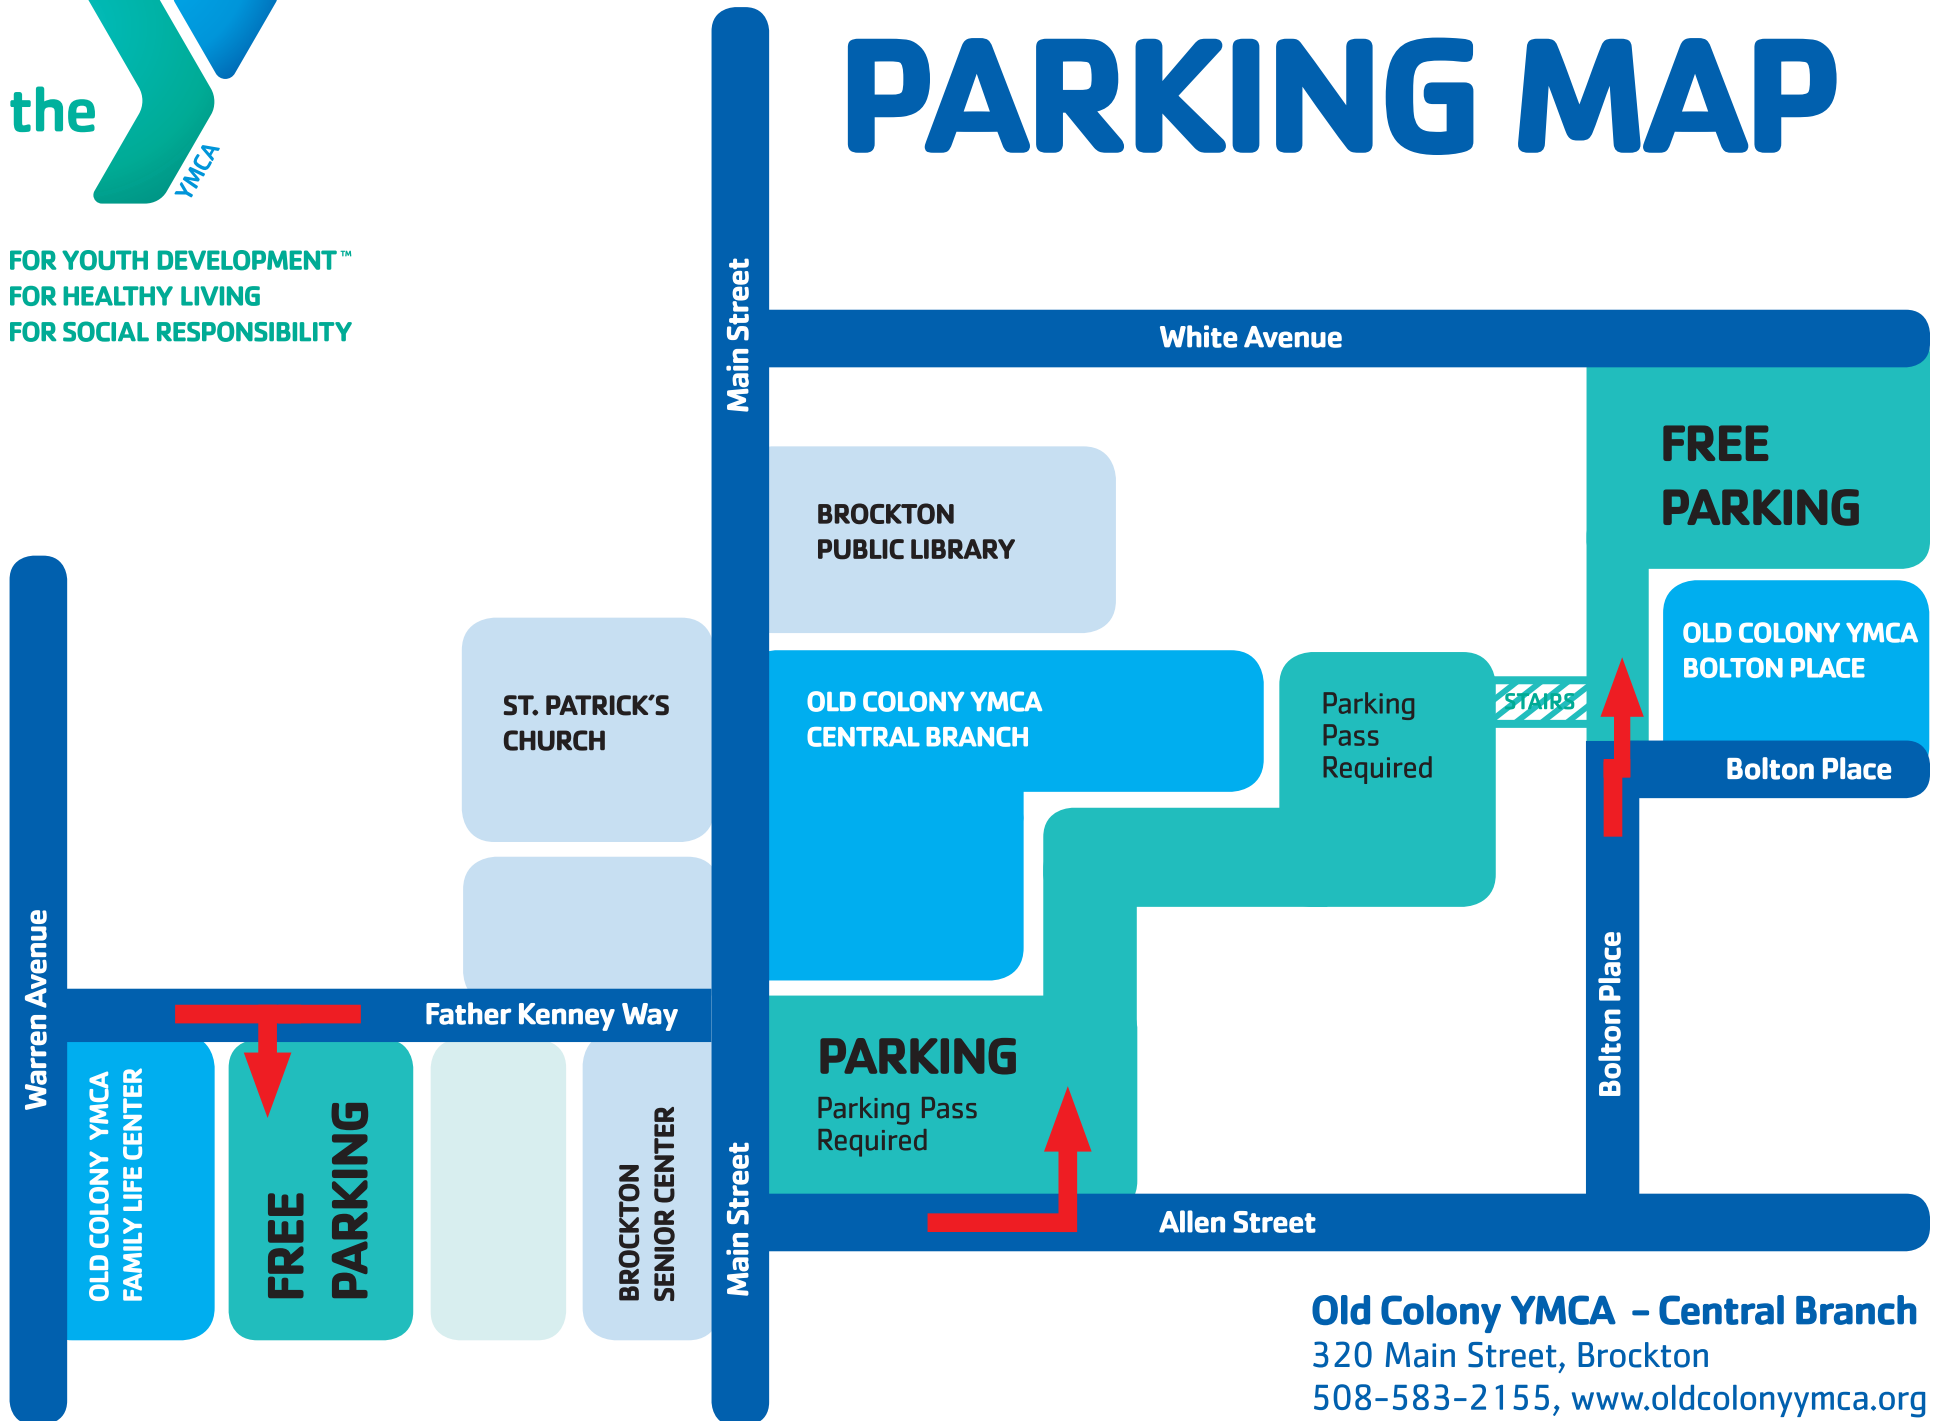

FOR YOUTH DEVELOPMENT™
FOR HEALTHY LIVING
FOR SOCIAL RESPONSIBILITY

PARKING MAP

Old Colony YMCA - Central Branch
320 Main Street, Brockton
508-583-2155, www.oldcolonyymca.org